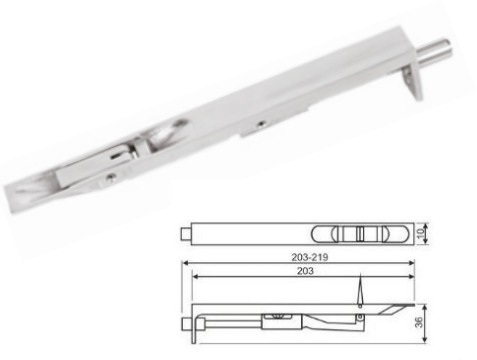

# Flush Bolt & Socket

REF: FE51003

Reference	Specification	Material	Finish
FE51003/1	203mm	Zamak	SNP
FE51003/2	203mm	Stainless Steel	SSS

REF: FE51004

Reference	Specification	Material	Finish
FE51004	with 200 mm rod, with 300 mm rod	Stainless Steel	SSS

REF: FE53001

Reference	Specification	Material	Finish
FE53001	Dia.13/19x Dia.25x 39mm	Stainless Steel	SSS

REF: FE53002

Reference	Specification	Material	Finish
FE53002	Dia.13/19x Dia.25x 39mm	Stainless Steel	SSS

REF: FE53003

Reference	Specification	Material	Finish
FE53003	Dia.22x65x40x 60mm	Stainless Steel	SSS

ACCESSORIES