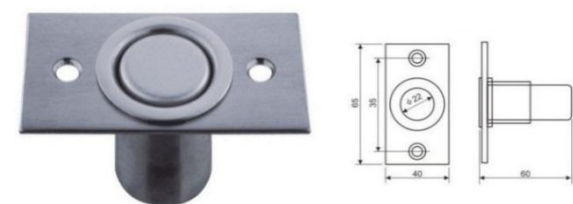

# Flush Bolt & Socket

REF: FE51003

Reference	Specification	Material	Finish
FE51003/1	203mm	Zamak	SNP
FE51003/2	203mm	Stainless Steel	SSS

REF: FE51004

Reference	Specification	Material	Finish
FE51004	with 200 mm rod, with 300 mm rod	Stainless Steel	SSS

REF: FE53001

Reference	Specification	Material	Finish
FE53001	Dia.13/19x Dia.25x 39mm	Stainless Steel	SSS

REF: FE53002

Reference	Specification	Material	Finish
FE53002	Dia.13/19x Dia.25x 39mm	Stainless Steel	SSS

REF: FE53003

Reference	Specification	Material	Finish
FE53003	Dia.22x65x40x 60mm	Stainless Steel	SSS

ACCESSORIES