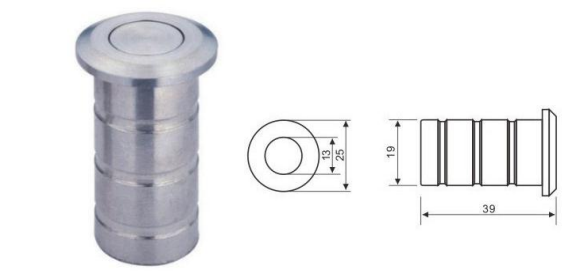

# Flush Bolt & Socket

REF: FE51003

Reference	Specification	Material	Finish
FE51003/1	203mm	Zamak	SNP
FE51003/2	203mm	Stainless Steel	SSS

REF: FE51004

Reference	Specification	Material	Finish
FE51004	with 200 mm rod, with 300 mm rod	Stainless Steel	SSS

REF: FE53001

Reference	Specification	Material	Finish
FE53001	Dia.13/19x Dia.25x 39mm	Stainless Steel	SSS

REF: FE53002

Reference	Specification	Material	Finish
FE53002	Dia.13/19x Dia.25x 39mm	Stainless Steel	SSS

REF: FE53003

Reference	Specification	Material	Finish
FE53003	Dia.22x65x40x 60mm	Stainless Steel	SSS

ACCESSORIES