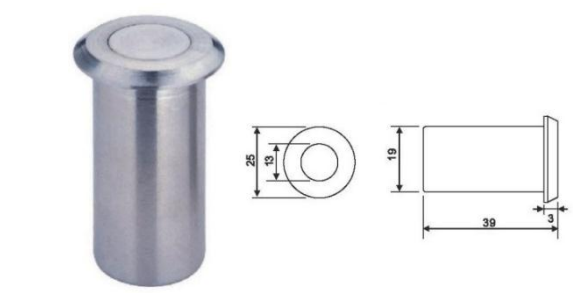

# Flush Bolt & Socket

REF: FE51003

Reference	Specification	Material	Finish
FE51003/1	203mm	Zamak	SNP
FE51003/2	203mm	Stainless Steel	SSS

REF: FE51004

Reference	Specification	Material	Finish
FE51004	with 200 mm rod, with 300 mm rod	Stainless Steel	SSS

REF: FE53001

Reference	Specification	Material	Finish
FE53001	Dia.13/19x Dia.25x 39mm	Stainless Steel	SSS

REF: FE53002

Reference	Specification	Material	Finish
FE53002	Dia.13/19x Dia.25x 39mm	Stainless Steel	SSS

REF: FE53003

Reference	Specification	Material	Finish
FE53003	Dia.22x65x40x 60mm	Stainless Steel	SSS

ACCESSORIES